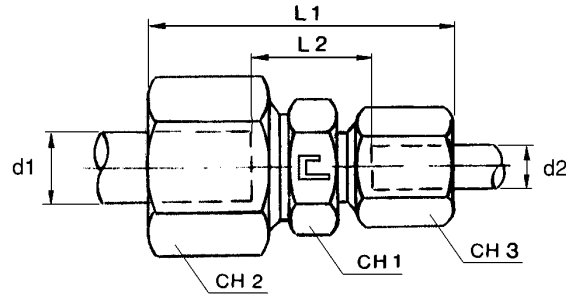

Reducing Union

Carbon Steel ... SBUR
Stainless Steel ... SSUR

Series	Pressure	Tube								Item Number Carbon Steel	Item Number Stainless Steel
		OD	D1	D2	L1	L2	CH1	CH2	CH3		
S Heavy	PN 630	08-06	8	6	47	18	17	19	17	SBUR08-06S	SSUR08-06S
		10-06	10	6	48	17.5	19	22	17	SBUR10-06S	SSUR10-06S
		10-08	10	8	48	17.5	19	22	19	SBUR10-08S	SSUR10-08S
		12-06	12	6	50	19.5	22	24	17	SBUR12-06S	SSUR12-06S
		12-08	12	8	50	19.5	22	24	19	SBUR12-08S	SSUR12-08S
		12-10	12	10	51	19	22	24	22	SBUR12-10S	SSUR12-10S
		14-10	14	10	54	20.5	24	27	22	SBUR14-10S	SSUR14-10S
		14-12	14	12	54	20.5	24	27	24	SBUR14-12S	SSUR14-12S
	PN 400	16-12	16	12	54	20	27	30	24	SBUR16-12S	SSUR16-12S
		16-14	16	14	57	21.5	27	30	27	SBUR16-14S	SSUR16-14S
		20-10	20	10	60	22	32	36	22	SBUR20-10S	SSUR20-10S
		20-12	20	12	60	22	32	36	24	SBUR20-12S	SSUR20-12S
		20-16	20	16	63	23	32	36	30	SBUR20-16S	SSUR20-16S
		25-16	25	16	68	25	41	46	30	SBUR25-16S	SSUR25-16S
		25-20	25	20	71	25.5	41	46	36	SBUR25-20S	SSUR25-20S
		30-20	30	20	74	26	46	50	36	SBUR30-20S	SSUR30-20S
		30-25	30	25	77	26.5	46	50	46	SBUR30-25S	SSUR30-25S
		38-30	38	30	87	29.5	55	60	50	SBUR38-30S	SSUR38-30S