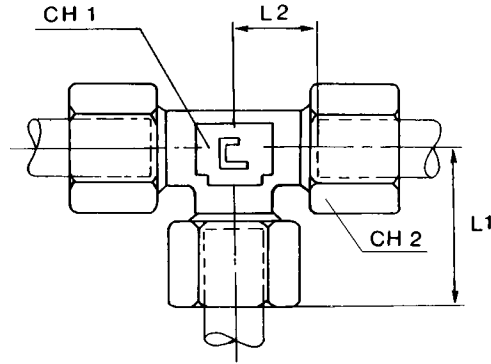

Tee

Carbon Steel ... SBT
Stainless Steel ... SST

Series	Pressure	Tube					Item Number	
		OD	L1	L2	CH2	CH1	Carbon Steel	Stainless Steel
LL Very Light	PN 100	4	21	11	10	9	SBT-04LL	SST-04LL
		6	21	9.5	12	9	SBT-06LL	SST-06LL
		8	23	11.5	14	12	SBT-08LL	SST-08LL
		10	24	12.5	17	14	SBT-10LL	SST-10LL
		12	27	15	19	14	SBT-12LL	SST-12LL
L Light	PN 315	6	27	12	14	12	SBT-06L	SST-06L
		8	29	14	17	12	SBT-08L	SST-08L
		10	30	15	19	14	SBT-10L	SST-10L
		12	32	17	22	17	SBT-12L	SST-12L
		15	36	21	27	19	SBT-15L	SST-15L
		18	40	23.5	32	24	SBT-18L	SST-18L
	PN 160	22	44	27.5	36	27	SBT-22L	SST-22L
		28	47	30.5	41	36	SBT-28L	SST-28L
		35	56	34.5	50	41	SBT-35L	SST-35L
		42	63	40	60	50	SBT-42L	SST-42L
S Heavy	PN 630	6	31	16	17	12	SBT-06S	SST-06S
		8	32	17	19	14	SBT-08S	SST-08S
		10	34	17.5	22	17	SBT-10S	SST-10S
		12	38	21.5	24	17	SBT-12S	SST-12S
		14	40	22	27	19	SBT-14S	SST-14S
	PN 400	16	43	24.5	30	24	SBT-16S	SST-16S
		20	48	26.5	36	27	SBT-20S	SST-20S
		25	54	30	46	36	SBT-25S	SST-25S
		30	62	35.5	50	41	SBT-30S	SST-30S
	PN 315	38	72	41	60	50	SBT-38S	SST-38S