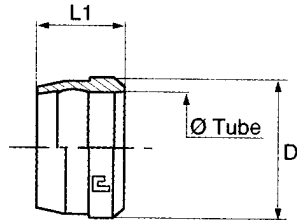

# Sleeve

Carbon Steel ... SBS  
Stainless Steel ... SSS

Series	Pressure	Tube			Item Number	Item Number	
		OD	L1	CH1	Carbon Steel	Stainless Steel	
LL Very Light	PN 100	4	6	6	SBS-04LL	SSS-04LL	
		6	7	8	SBS-06LL	SSS-06LL	
		8	7	10	SBS-08LL	SSS-08LL	
L Light	PN 315	6	9.5	10	SBS-06L	SSS-06L	
		8	9.5	12	SBS-08L	SSS-08L	
		10	10	14	SBS-10L	SSS-10L	
		12	10	16	SBS-12L	SSS-12L	
		15	10	19	SBS-15L	SSS-15L	
		18	10	23	SBS-18L	SSS-18L	
	PN 160	22	10.5	27	SBS-22L	SSS-22L	
		28	11	33	SBS-28L	SSS-28L	
		35	13	41	SBS-35L	SSS-35L	
		42	13	48	SBS-42L	SSS-42L	
	S Heavy	PN 630	6	9.5	10	SBS-06S	SSS-06S
			8	9.5	12	SBS-08S	SSS-08S
10			10	14	SBS-10S	SSS-10S	
12			10	16	SBS-12S	SSS-12S	
14			10	19	SBS-14S	SSS-14S	
PN 400		16	10.5	21	SBS-16S	SSS-16S	
		20	12	26	SBS-20S	SSS-20S	
		25	12	32	SBS-25S	SSS-25S	
		30	13	36	SBS-30S	SSS-30S	
PN 315		38	13	44	SBS-38S	SSS-38S	