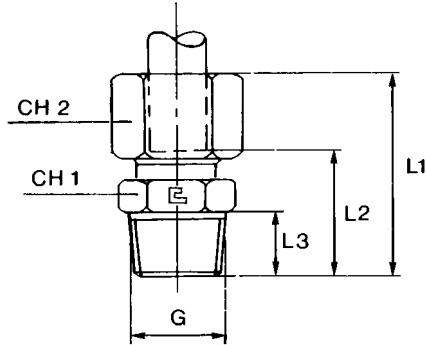

Male Connectors BSPT Thread

Carbon Steel ... SBMCR
Stainless Steel ... SSMCR

Series	Pressure	Tube		L1	L2	L3	CH1	CH2	Item Number	Item Number
		OD	G						Carbon Steel	Stainless Steel
S Heavy	PN 630	6	1/4	28	13	12	19	17	SBMCR-06S-02	SSMCR-06S-02
		6	1/2	33	18	14	27	17	SBMCR-06S-04	SSMCR-06S-04
		8	1/4	30	15	12	19	19	SBMCR-08S-02	SSMCR-08S-02
		8	3/8	30	15.5	12	22	19	SBMCR-08S-03	SSMCR-08S-03
		10	1/4	31	14.5	12	19	22	SBMCR-10S-02	SSMCR-10S-02
		10	3/8	31	15	12	22	22	SBMCR-10S-03	SSMCR-10S-03
		10	1/2	34	17.5	14	27	22	SBMCR-10S-04	SSMCR-10S-04
		12	1/4	33	16.5	12	22	24	SBMCR-12S-02	SSMCR-12S-02
		12	3/8	33	17	12	22	24	SBMCR-12S-03	SSMCR-12S-03
		12	1/2	34	17.5	14	27	24	SBMCR-12S-04	SSMCR-12S-04
		14	3/8	36	18.5	12	24	27	SBMCR-14S-03	SSMCR-14S-03
		14	1/2	37	19	14	27	27	SBMCR-14S-04	SSMCR-14S-04
	PN 400	16	3/8	36	18	12	27	30	SBMCR-16S-03	SSMCR-16S-03
		16	1/2	37	18.5	14	27	30	SBMCR-16S-04	SSMCR-16S-04
		16	3/4	39	20.5	16	32	30	SBMCR-16S-06	SSMCR-16S-06
		20	1/2	42	20.5	14	32	36	SBMCR-20S-04	SSMCR-20S-04
		20	3/4	42	20.5	16	32	36	SBMCR-20S-06	SSMCR-20S-06
		25	3/4	47	23	16	41	46	SBMCR-25S-06	SSMCR-25S-06
		25	1	47	23	18	41	46	SBMCR-25S-08	SSMCR-25S-08
		30	1	50	23.5	18	46	50	SBMCR-30S-08	SSMCR-30S-08
PN 315	38	1 1/4	50	23.5	20	50	50	SBMCR-30S-10	SSMCR-30S-10	
	38	1 1/2	57	26	20	55	60	SBMCR-38S-10	SSMCR-38S-10	
		38	1 1/2	57	26	22	55	60	SBMCR-38S-12	SSMCR-38S-12