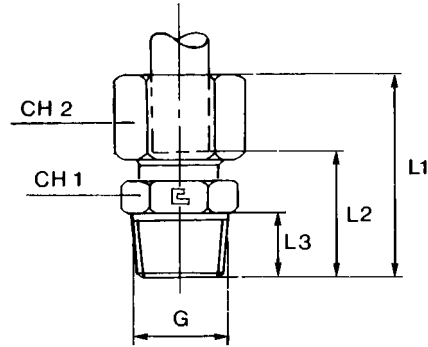

Male Connectors

BSPT Thread

Carbon Steel ... SBMCR
Stainless Steel ... SSMCR

Series	Pressure	Tube		L1	L2	L3	CH1	CH2	Item Number	Item Number	
		OD	G						Carbon Steel	Stainless Steel	
L Light	PN 315	6	1/8	23	8.5	8	14	14	SBMCR-06L-01	SSMCR-06L-01	
		6	1/4	25	10	12	19	14	SBMCR-06L-02	SSMCR-06L-02	
		6	3/8	26	11.5	12	22	14	SBMCR-06L-03	SSMCR-06L-03	
		8	1/8	23	8.5	8	14	17	SBMCR-08L-01	SSMCR-08L-01	
		8	1/4	25	10	12	19	17	SBMCR-08L-02	SSMCR-08L-02	
		8	3/8	26	11.5	12	22	17	SBMCR-08L-03	SSMCR-08L-03	
		8	1/2	27	12	14	27	17	SBMCR-08L-04	SSMCR-08L-04	
		10	1/4	26	11	12	19	19	SBMCR-10L-02	SSMCR-10L-02	
		10	3/8	27	12.5	12	22	19	SBMCR-10L-03	SSMCR-10L-03	
		10	1/2	28	13	14	27	19	SBMCR-10L-04	SSMCR-10L-04	
		12	1/4	27	12	12	19	22	SBMCR-12L-02	SSMCR-12L-02	
		12	3/8	27	12.5	12	22	22	SBMCR-12L-03	SSMCR-12L-03	
		12	1/2	28	13	14	27	22	SBMCR-12L-04	SSMCR-12L-04	
		15	3/8	29	13.5	12	24	27	SBMCR-15L-03	SSMCR-15L-03	
		15	1/2	29	14	14	27	27	SBMCR-15L-04	SSMCR-15L-04	
		18	1/2	31	14.5	14	27	32	SBMCR-18L-04	SSMCR-18L-04	
	18	3/4	30	14.5	16	32	32	SBMCR-18L-06	SSMCR-18L-06		
		PN 160	22	1/2	33	16.5	14	32	36	SBMCR-22L-04	SSMCR-22L-04
			22	3/4	33	16.5	16	32	36	SBMCR-22L-06	SSMCR-22L-06
			28	3/4	34	17.5	16	41	41	SBMCR-28L-06	SSMCR-28L-06
	28		1	34	17.5	18	41	41	SBTMC-28L-08	SSTMC-28L-08	
	35		1	39	17.5	18	46	50	SBTMC-35L-08	SSTMC-35L-08	
	35		1 1/4	39	17.5	20	50	50	SBTMC-35L-10	SSTMC-35L-10	
	42		1 1/2	42	19	22	55	60	SBTMC-42L-12	SSTMC-42L-12	