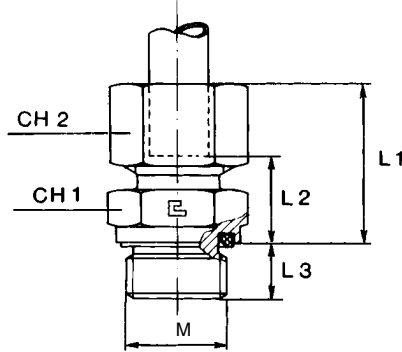

Male Connectors with ED-ring Metric Thread

Carbon Steel ... SBMCM-...ED
Stainless Steel ... SSMCM-...ED

Series	Pressure	Tube							Item Number	
		OD	M	L1	L2	L3	CH1	CH2	Carbon Steel	Stainless Steel
S Heavy	PN 630	6	M 12 x 1.5	28	13	12	17	17	SBMCM-06S-12ED	SSMCM-06S-12ED
		8	M 14 x 1.5	30	15	12	19	19	SBMCM-08S-14ED	SSMCM-08S-14ED
		10	M 16 x 1.5	31	15	12	22	22	SBMCM-10S-16ED	SSMCM-10S-16ED
		12	M 18 x 1.5	33	17	12	24	24	SBMCM-12S-18ED	SSMCM-12S-18ED
		12	M 22 x 1.5	34	17.5	14	27	24	SBMCM-12S-22ED	SSMCM-12S-22ED
		14	M 20 x 1.5	37	19	14	27	27	SBMCM-14S-20ED	SSMCM-14S-20ED
	PN 400	16	M 18 x 1.5	36	18	12	27	30	SBMCM-16S-18ED	SSMCM-16S-18ED
		16	M 22 x 1.5	37	18.5	14	27	30	SBMCM-16S-22ED	SSMCM-16S-22ED
		20	M 22 X 1.5	42	20.5	14	32	36	SBMCM-20S-22ED	SSMCM-20S-22ED
		20	M 27 x 2.0	42	20.5	16	32	36	SBMCM-20S-27ED	SSMCM-20S-27ED
		25	M 27 x 2.0	47	23	16	41	46	SBMCM-25S-27ED	SSMCM-25S-27ED
		25	M 33 x 2.0	47	23	18	41	46	SBMCM-25S-33ED	SSMCM-25S-33ED
		30	M 33 x 2.0	50	23.5	18	46	50	SBMCM-30S-33ED	SSMCM-30S-33ED
	30	M 42 x 2.0	50	23.5	20	50	50	SBMCM-30S-42ED	SSMCM-30S-42ED	
PN 315	38	M 48 x 2.0	57	26	22	55	60	SBMCM-38S-48ED	SSMCM-38S-48ED	