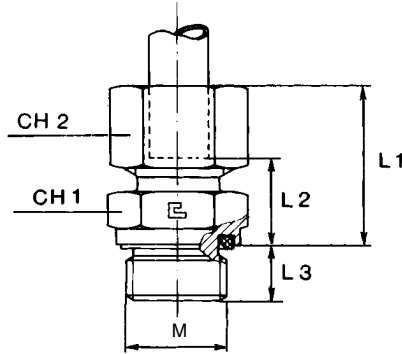

Male Connectors with ED-ring Metric Thread

Carbon Steel ... SBMCM-...ED
Stainless Steel ... SSMCM-...ED

Series	Pressure	Tube							Item Number	Item Number		
		OD	M	L1	L2	L3	CH1	CH2	Carbon Steel	Stainless Steel		
LL Very Light	PN 100	4	M 8 X 1.0	20	9.5	8	12	10	SBMCM-04LL-08ED	SSMCM-04LL-08ED		
		6	M 10 X 1.0	20	8	8	14	12	SBMCM-06LL-10ED	SSMCM-06LL-10ED		
		8	M 10 X 1.0	21	9	8	14	14	SBMCM-08LL-10ED	SSMCM-08LL-10ED		
L Light	PN 315	6	M 10 x 1.0	23	8.5	8	14	14	SBMCM-06L-10ED	SSMCM-06L-10ED		
		8	M 12 x 1.5	25	10	12	17	17	SBMCM-08L-12ED	SSMCM-08L-12ED		
		8	M 18 x 1.5	26	11.5	12	24	17	SBMCM-08L-18ED	SSMCM-08L-18ED		
		10	M 14 x 1.5	26	11	12	19	19	SBMCM-10L-14ED	SSMCM-10L-14ED		
		10	M 16 x 1.5	27	12	12	22	19	SBMCM-10L-16ED	SSMCM-10L-16ED		
		10	M 18 x 1.5	27	12.5	12	24	19	SBMCM-10L-18ED	SSMCM-10L-18ED		
		10	M 22 x 1.5	29	14	14	27	19	SBMCM-10L-22ED	SSMCM-10L-22ED		
		12	M 14 x 1.5	26	11	12	19	22	SBMCM-12L-14ED	SSMCM-12L-14ED		
		12	M 16 x 1.5	27	12.5	12	22	22	SBMCM-12L-16ED	SSMCM-12L-16ED		
		12	M 18 x 1.5	27	12.5	12	24	22	SBMCM-12L-18ED	SSMCM-12L-18ED		
		12	M 22 x 1.5	29	14	14	27	22	SBMCM-12L-22ED	SSMCM-12L-22ED		
		15	M 16 x 1.5	28	13	12	24	27	SBMCM-15L-16ED	SSMCM-15L-16ED		
		15	M 18 x 1.5	29	13.5	12	24	27	SBMCM-15L-18ED	SSMCM-15L-18ED		
		15	M 22 x 1.5	30	15	14	27	27	SBMCM-15L-22ED	SSMCM-15L-22ED		
		18	M 18 x 1.5	30	14	12	27	32	SBMCM-18L-18ED	SSMCM-18L-18ED		
		18	M 22 x 1.5	31	14.5	14	27	32	SBMCM-18L-22ED	SSMCM-18L-22ED		
			PN 160	22	M 22 x 1.5	33	16.5	14	32	36	SBMCM-22L-22ED	SSMCM-22L-22ED
22	M 26 x 1.5			33	16.5	16	32	36	SBMCM-22L-26ED	SSMCM-22L-26ED		
28	M 33 x 2.0			34	17.5	18	41	41	SBMCM-28L-33ED	SSMCM-28L-33ED		
35	M 42 x 2.0			39	17.5	20	50	50	SBMCM-35L-42ED	SSMCM-35L-42ED		
42	M 48 x 2.0			42	19	22	55	60	SBMCM-42L-48ED	SSMCM-42L-48ED