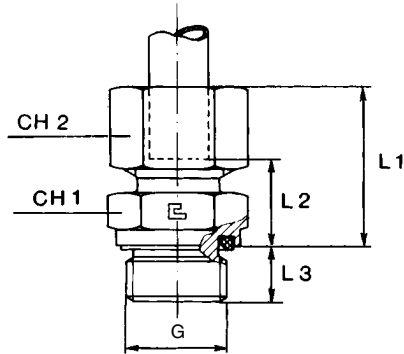

Male Connectors with ED-Ring BSPP Thread

Carbon Steel ... SBMCG-...ED
Stainless Steel ... SSMCG-...ED

Series	Pressure	Tube		L1	L2	L3	CH1	CH2	Item Number	Item Number
		OD	G						Carbon Steel	Stainless Steel
S Heavy	PN 630	6	1/4	28	13.0	12	17	19	SBMCG-06S-02ED	SSMCG-06S-02ED
		8	1/4	30	15.0	12	19	19	SBMCG-08S-02ED	SSMCG-08S-02ED
		8	3/8	30	15.5	12	19	22	SBMCG-08S-03ED	SSMCG-08S-03ED
		10	1/4	31	14.5	12	22	19	SBMCG-10S-02ED	SSMCG-10S-02ED
		10	3/8	31	15.0	12	22	22	SBMCG-10S-03ED	SSMCG-10S-03ED
		10	1/2	34	17.5	14	22	27	SBMCG-10S-04ED	SSMCG-10S-04ED
		12	1/4	33	16.5	12	24	22	SBMCG-12S-02ED	SSMCG-12S-02ED
		12	3/8	33	17.0	12	24	22	SBMCG-12S-03ED	SSMCG-12S-03ED
		12	1/2	34	17.5	14	24	27	SBMCG-12S-04ED	SSMCG-12S-04ED
	14	1/2	37	19.0	14	27	27	SBMCG-14S-04ED	SSMCG-14S-04ED	
	PN 400	16	3/8	36	18.0	12	30	27	SBMCG-16S-03ED	SSMCG-16S-03ED
		16	1/2	37	18.5	14	30	27	SBMCG-16S-04ED	SSMCG-16S-04ED
		16	3/4	39	20.5	16	30	32	SBMCG-16S-06ED	SSMCG-16S-06ED
		20	3/4	42	20.5	16	36	32	SBMCG-20S-06ED	SSMCG-20S-06ED
		25	1/2	47	23.0	14	46	41	SBMCG-25S-04ED	SSMCG-25S-04ED
		25	3/4	47	23.0	16	46	41	SBMCG-25S-06ED	SSMCG-25S-06ED
		25	1	47	23.0	18	46	41	SBMCG-25S-08ED	SSMCG-25S-08ED
	30	1 1/4	50	23.5	20	50	50	SBMCG-30S-10ED	SSMCG-30S-10ED	
	PN 315	38	1 1/2	57	26.0	22	60	55	SBMCG-38S-12ED	SSMCG-38S-12ED