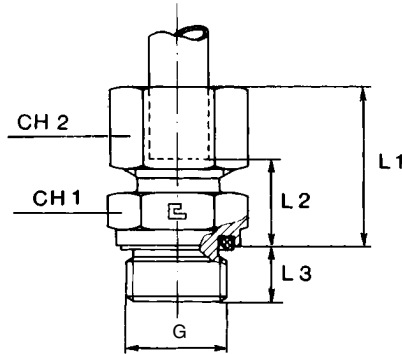

# Male Connectors with ED-Ring BSPP Thread

Carbon Steel ... SBMCG-...ED  
Stainless Steel ... SSMCG-...ED

Series	Pressure	Tube		L1	L2	L3	CH1	CH2	Item Number	Item Number	
		OD	G						Carbon Steel	Stainless Steel	
L Light	PN 315	6	1/8	23	8.5	8	14	14	SBMCG-06L-01ED	SSMCG-06L-01ED	
		6	1/4	25	10.0	12	14	19	SBMCG-06L-02ED	SSMCG-06L-02ED	
		8	1/8	24	9.5	8	17	14	SBMCG-08L-01ED	SSMCG-08L-01ED	
		8	1/4	25	10.0	12	17	19	SBMCG-08L-02ED	SSMCG-08L-02ED	
		8	3/8	26	11.5	12	17	22	SBMCG-08L-03ED	SSMCG-08L-03ED	
		10	1/4	26	11.0	12	19	19	SBMCG-10L-02ED	SSMCG-10L-02ED	
		10	3/8	27	12.5	12	19	22	SBMCG-10L-03ED	SSMCG-10L-03ED	
		10	1/2	28	13.0	14	19	27	SBMCG-10L-04ED	SSMCG-10L-04ED	
		12	1/4	27	12.0	12	22	19	SBMCG-12L-02ED	SSMCG-12L-02ED	
		12	3/8	27	12.5	12	22	22	SBMCG-12L-03ED	SSMCG-12L-03ED	
		12	1/2	28	13.0	14	22	27	SBMCG-12L-04ED	SSMCG-12L-04ED	
		15	3/8	29	13.5	12	27	24	SBMCG-15L-03ED	SSMCG-15L-03ED	
		15	1/2	29	14.0	14	27	27	SBMCG-15L-04ED	SSMCG-15L-04ED	
		18	1/2	31	14.5	14	32	27	SBMCG-18L-04ED	SSMCG-18L-04ED	
	18	3/4	31	14.5	16	32	32	SBMCG-18L-06ED	SSMCG-18L-06ED		
		PN 160	22	3/4	33	16.5	16	36	32	SBMCG-22L-06ED	SSMCG-22L-06ED
			28	1	34	17.5	18	41	41	SBMCG-28L-08ED	SSMCG-28L-08ED
			35	1 1/4	39	17.5	20	50	50	SBMCG-35L-10ED	SSMCG-35L-10ED
	42		1 1/2	42	19.0	22	60	55	SBMCG-42L-12ED	SSMCG-42L-12ED	