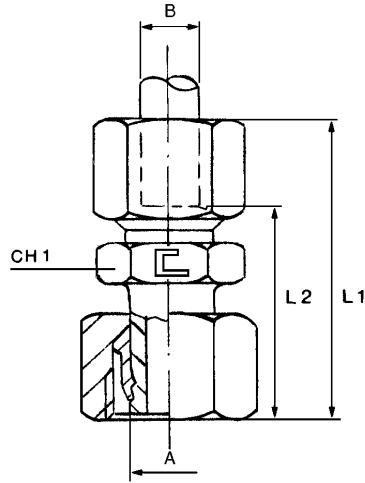

Standpipe Reducer

Carbon Steel ... SBKOR
Stainless Steel ... SSKOR

Series	Pressure	A	B	L1	L2	CH1	Item Number	Item Number
							Carbon Steel	Stainless Steel
S Heavy	PN 630	8	6	40	25.0	17	SBKOR-08S-06S	SSKOR-08S-06S
		10	6	41	26.0	17	SBKOR-10S-06S	SSKOR-10S-06S
		10	8	41	26.0	19	SBKOR-10S-08S	SSKOR-10S-08S
		12	6	42	27.0	17	SBKOR-12S-06S	SSKOR-12S-06S
		12	8	42	27.0	19	SBKOR-12S-08S	SSKOR-12S-08S
		12	10	43	26.5	22	SBKOR-12S-10S	SSKOR-12S-10S
		14	6	44	29.0	17	SBKOR-14S-06S	SSKOR-14S-06S
		14	8	44	29.0	19	SBKOR-14S-08S	SSKOR-14S-08S
		14	10	45	28.5	22	SBKOR-14S-10S	SSKOR-14S-10S
		14	12	45	28.5	24	SBKOR-14S-12S	SSKOR-14S-12S
	PN 400	16	6	44	29.0	17	SBKOR-16S-06S	SSKOR-16S-06S
		16	8	44	29.0	19	SBKOR-16S-08S	SSKOR-16S-08S
		16	10	45	28.5	22	SBKOR-16S-10S	SSKOR-16S-10S
		16	12	45	28.5	24	SBKOR-16S-12S	SSKOR-16S-12S
		16	14	48	30.0	27	SBKOR-16S-14S	SSKOR-16S-14S
		20	6	49	34.0	17	SBKOR-20S-06S	SSKOR-20S-06S
		20	8	49	34.0	19	SBKOR-20S-08S	SSKOR-20S-08S
		20	10	50	33.5	22	SBKOR-20S-10S	SSKOR-20S-10S
		20	12	50	33.5	24	SBKOR-20S-12S	SSKOR-20S-12S
		20	14	53	35.0	27	SBKOR-20S-14S	SSKOR-20S-14S
	20	16	53	34.5	30	SBKOR-20S-16S	SSKOR-20S-16S	
	25	6	52	37.0	17	SBKOR-25S-06S	SSKOR-25S-06S	
	25	8	52	37.0	19	SBKOR-25S-08S	SSKOR-25S-08S