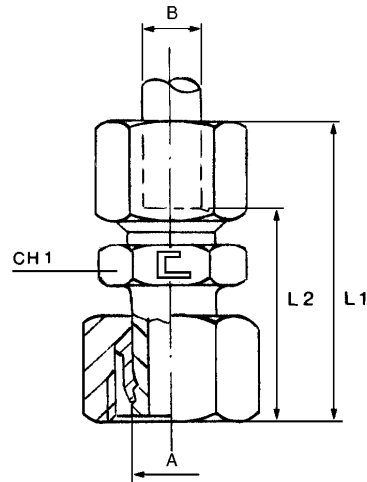

Standpipe Reducer

Carbon Steel ... SBKOR
Stainless Steel ... SSKOR

Series	Pressure	A	B	L1	L2	CH1	Item Number	Item Number
							Carbon Steel	Stainless Steel
S Heavy	PN 400	25	10	53	36.5	22	SBKOR-25S-10S	SSKOR-25S-10S
		25	12	53	36.5	24	SBKOR-25S-12S	SSKOR-25S-12S
		25	14	55	37.0	27	SBKOR-25S-14S	SSKOR-25S-14S
		25	16	55	36.5	30	SBKOR-25S-16S	SSKOR-25S-16S
		25	20	59	37.5	36	SBKOR-25S-20S	SSKOR-25S-20S
		30	6	54	39.0	17	SBKOR-30S-06S	SSKOR-30S-06S
		30	8	54	39.0	19	SBKOR-30S-08S	SSKOR-30S-08S
		30	10	55	38.5	22	SBKOR-30S-10S	SSKOR-30S-10S
		30	12	55	38.5	24	SBKOR-30S-12S	SSKOR-30S-12S
		30	14	58	40.0	27	SBKOR-30S-14S	SSKOR-30S-14S
		30	16	58	39.5	30	SBKOR-30S-16S	SSKOR-30S-16S
		30	20	61	39.5	36	SBKOR-30S-20S	SSKOR-30S-20S
	30	25	64	40.0	46	SBKOR-30S-25S	SSKOR-30S-25S	
	PN 315	38	6	58	43.0	17	SBKOR-38S-06S	SSKOR-38S-06S
		38	8	58	43.0	19	SBKOR-38S-08S	SSKOR-38S-08S
		38	10	59	42.5	22	SBKOR-38S-10S	SSKOR-38S-10S
		38	12	59	42.5	24	SBKOR-38S-12S	SSKOR-38S-12S
		38	14	62	44.0	27	SBKOR-38S-14S	SSKOR-38S-14S
		38	16	62	43.5	30	SBKOR-38S-16S	SSKOR-38S-16S
		38	20	65	43.5	36	SBKOR-38S-20S	SSKOR-38S-20S
38		25	68	44.0	46	SBKOR-38S-25S	SSKOR-38S-25S	
		38	30	71	44.5	50	SBKOR-38S-30S	SSKOR-38S-30S