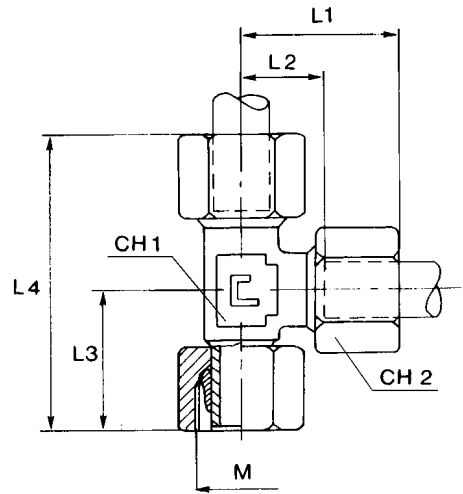

# Adjustable Run Tee

Carbon Steel ... SBART  
Stainless Steel ... SSART

Series	Pressure	Tube								Item Number Carbon Steel	Item Number Stainless Steel
		OD	M	L1	L2	L3	L4	CH1	CH2		
L Light	PN 315	6	M12 x 1.5	27	12	26	53	12	14	SBART-06L	SSART-06L
		8	M14 x 1.5	29	14	27.5	56	12	17	SBART-08L	SSART-08L
		10	M16 x 1.5	30	15	29	59	14	19	SBART-10L	SSART-10L
		12	M18 x 1.5	32	17	29.5	62	17	22	SBART-12L	SSART-12L
		15	M22 x 1.5	36	21	32.5	69	19	27	SBART-15L	SSART-15L
		18	M26 x 1.5	40	23.5	35.5	75	24	32	SBART-18L	SSART-18L
	PN 160	22	M30 x 2	44	27.5	38.5	83	27	36	SBART-22L	SSART-22L
		28	M36 x 2	47	30.5	41.5	91	36	41	SBART-28L	SSART-28L
		35	M45 x 2	56	34.5	51	111	41	50	SBART-35L	SSART-35L
		42	M52 x 2	63	40	56	123	50	60	SBART-42L	SSART-42L
S Heavy	PN 400	6	M14 x 1.5	31	16	27	58	12	17	SBART-06S	SSART-06S
		8	M16 x 1.5	32	17	27.5	61	14	19	SBART-08S	SSART-08S
		10	M18 x 1.5	34	17.5	30	66	17	22	SBART-10S	SSART-10S
		12	M20 x 1.5	38	21.5	31	71	17	24	SBART-12S	SSART-12S
		14	M22 x 1.5	40	22	35	75	19	27	SBART-14S	SSART-14S
	PN 630	16	M24 x 1.5	43	24.5	36.5	79	24	30	SBART-16S	SSART-16S
		20	M30 x 2	48	26.5	44.5	96	27	36	SBART-20S	SSART-20S
		25	M36 x 2	54	30	50	105	36	46	SBART-25S	SSART-25S
		30	M42 x 2	62	35.5	55	119	41	50	SBART-30S	SSART-30S
	PN 315	38	M52 x 2	72	41	63	138	50	60	SBART-38S	SSART-38S